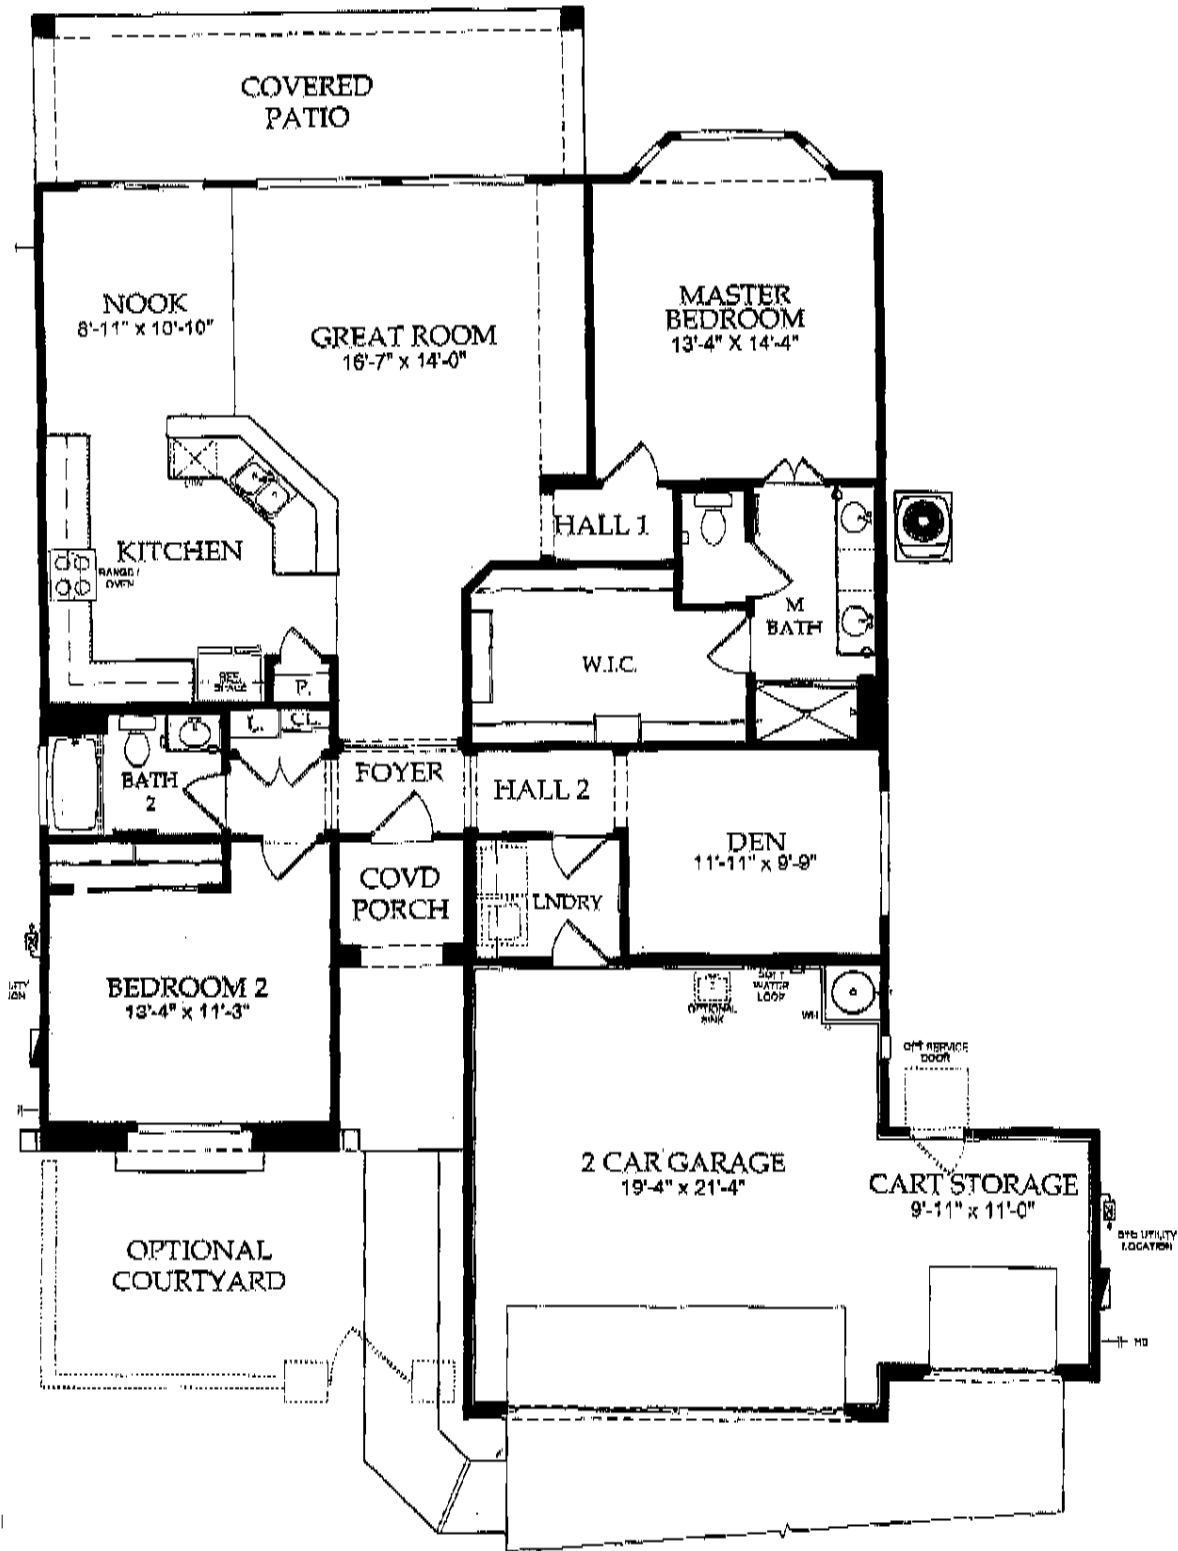

FLOOR PLANS

| Plan Name | Approx. Sq. Ft. |
|------------------|------------------------|
|------------------|------------------------|

Holiday Series

| | |
|---------|-------|
| Liberty | 1,099 |
| Freedom | 1,268 |
| Triumph | 1,398 |

Cottage Series

| | |
|--------|-------|
| Spirit | 1,373 |
| Valor | 1,494 |

Classic Series

| | |
|-------------|-------|
| Gala | 1,612 |
| Celebration | 1,673 |
| Jamboree | 1,816 |

Optional Door at Bath 2