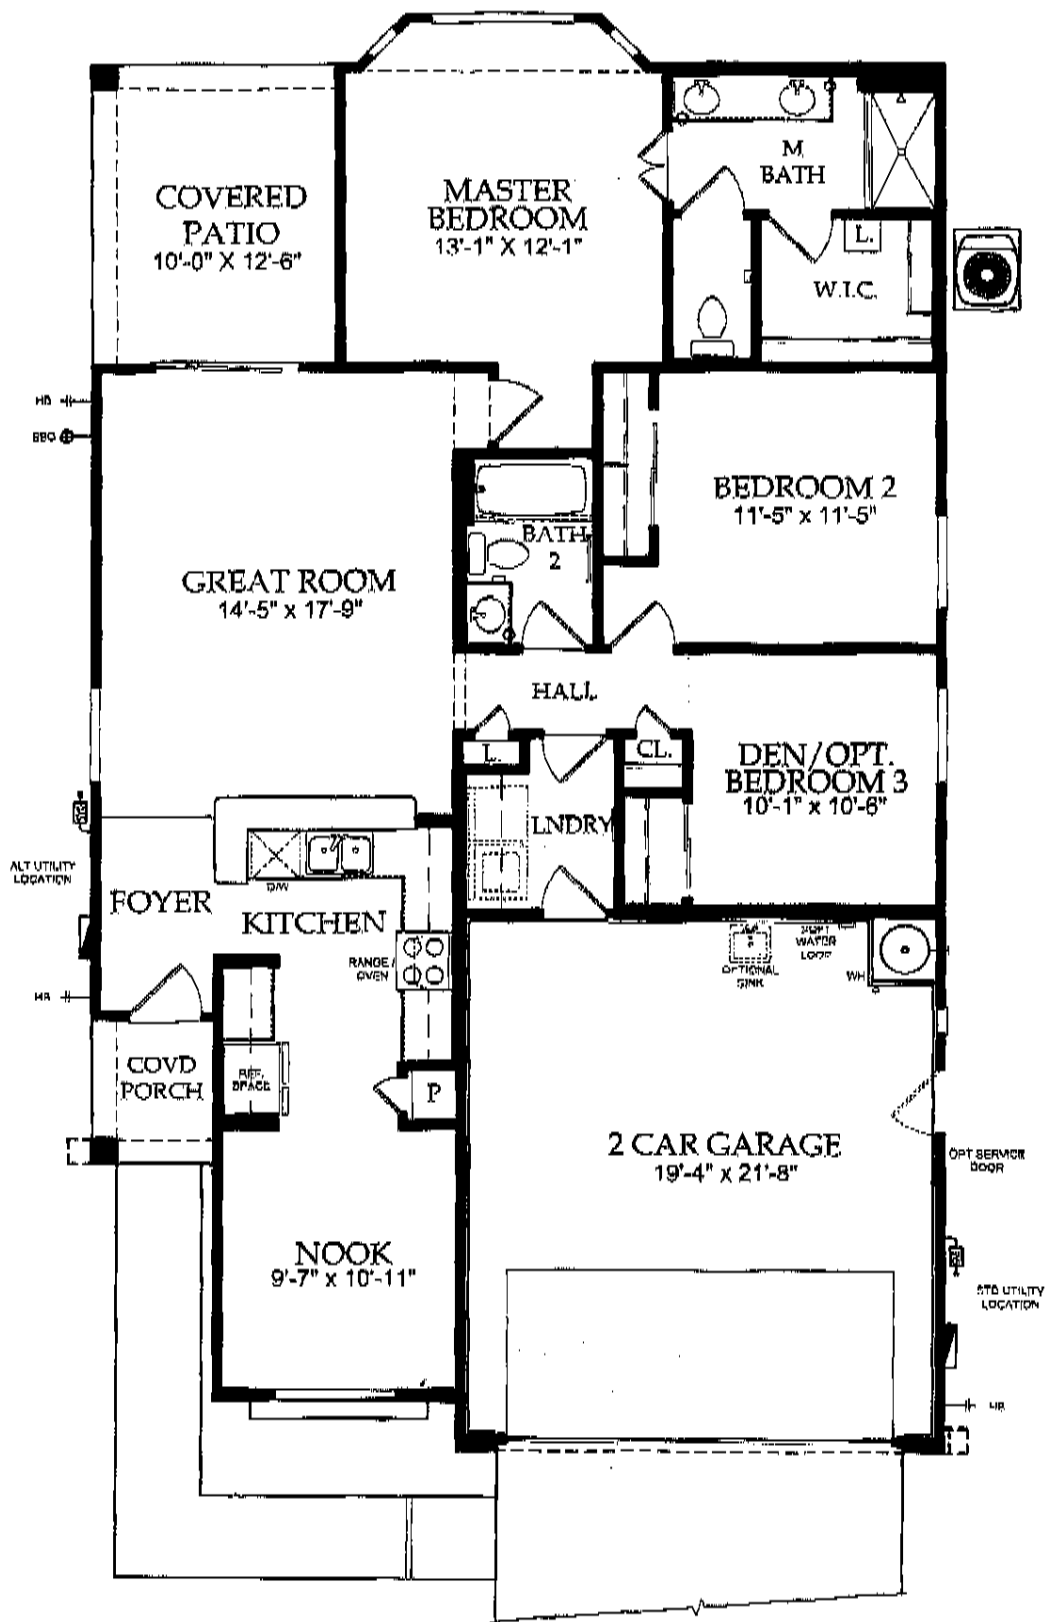

FLOOR PLANS

| Plan Name | Approx. Sq. Ft. |
|------------------|------------------------|
|------------------|------------------------|

Holiday Series

| | |
|---------|-------|
| Liberty | 1,099 |
| Freedom | 1,268 |
| Triumph | 1,398 |

Cottage Series

| | |
|--------|-------|
| Spirit | 1,373 |
| Valor | 1,494 |

Classic Series

| | |
|-------------|-------|
| Gala | 1,612 |
| Celebration | 1,673 |
| Jamboree | 1,816 |

Optional Door at Bath 2